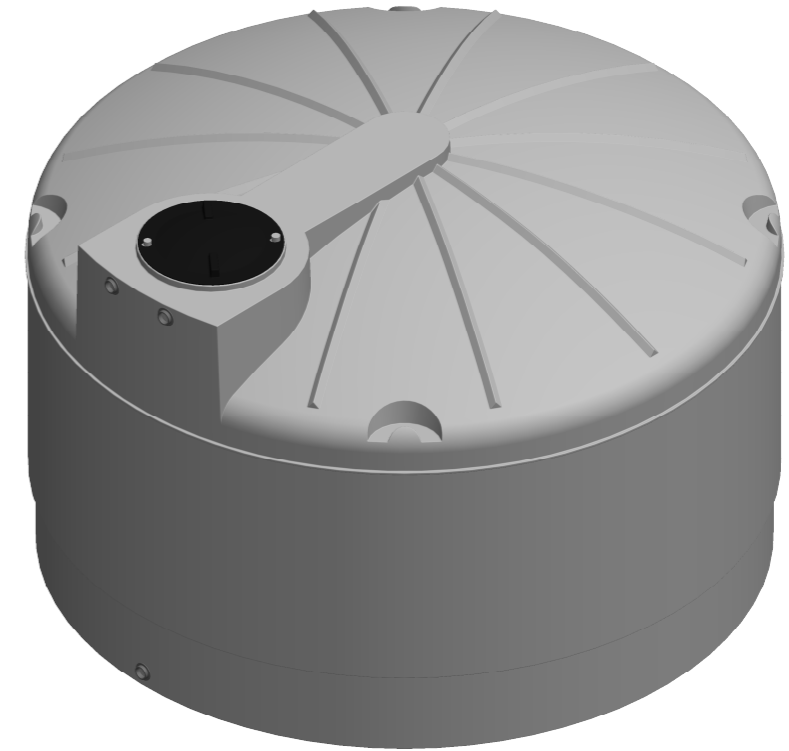

8 7 6 5 4 3 2 1

Tie down grooves

480mm clip on lid for water storage
450mm screw on lid for chemical storage

50/40mm Reducer
Inlet & Overflow

1550

Ø 2489

40mm Water
fitting, Outlet

APPROVED		
DEPARTMENT	SIGNITURE	DATE

NOTES:

- MATERIAL: LLDPE
- AVAILABLE IN MULTIPLE COLOURS.
- CHEMICAL OR WATER STORAGE
- WEIGHTS WILL VARY DEPENDING ON USE OR REQUEST.
- SIZES MAY VARY SLIGHTLY.
- FITTINGS TO CLIENT REQUEST.

DESCRIPTION: 5500L Vertical tank

DRAWING NO.: 5500L Vertical tank

DATE MODIFIED: Tuesday, 10 April 2018 14:30:49

	SIZE: A3	REVISION: 1	ALL DIMENSIONS IN MILLIMETERS
	SCALE: 1:25	SHEET: 1 OF 1	

HERO ROTO

Address: 13 Pillans Street,
Chamdor, Johannesburg,
South Africa