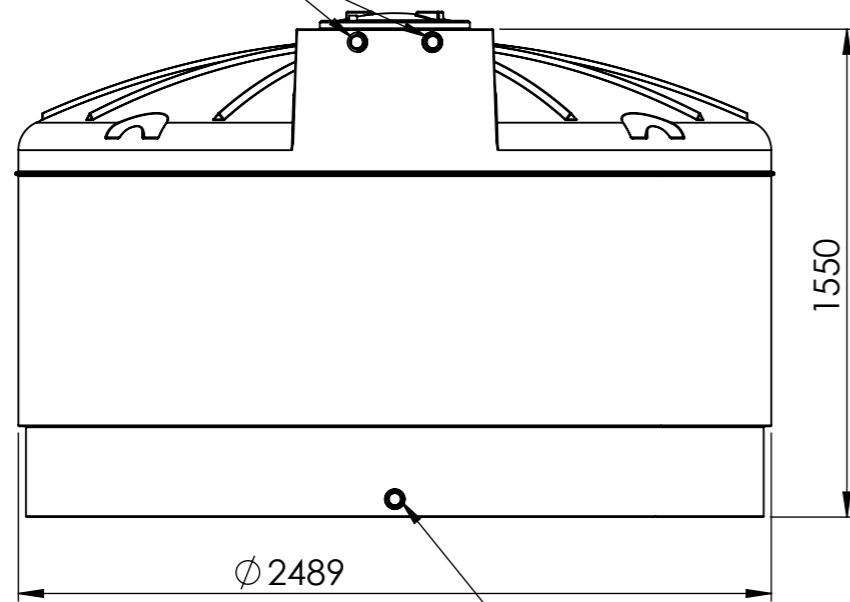

8 7 6 5 4 3 2 1

Tie down grooves

480mm clip on lid for water storage
450mm screw on lid for chemical storage

50/40mm Reducer
Inlet & Overflow

1550

Ø 2489

40mm Water
fitting, Outlet

APPROVED		
DEPARTMENT	SIGNITURE	DATE

NOTES:

- MATERIAL: LLDPE
- AVAILABLE IN MULTIPLE COLOURS.
- CHEMICAL OR WATER STORAGE
- WEIGHTS WILL VARY DEPENDING ON USE OR REQUEST.
- SIZES MAY VARY SLIGHTLY.
- FITTINGS TO CLIENT REQUEST.

DESCRIPTION: 5500L Vertical tank

DRAWING NO.: 5500L Vertical tank

DATE MODIFIED: Tuesday, 10 April 2018 14:30:49

	SIZE: A3	REVISION: 1	ALL DIMENSIONS IN MILLIMETERS
	SCALE: 1:25	SHEET: 1 OF 1	

HERO ROTO

Address: 13 Pillans Street,
Chamdor, Johannesburg,
South Africa