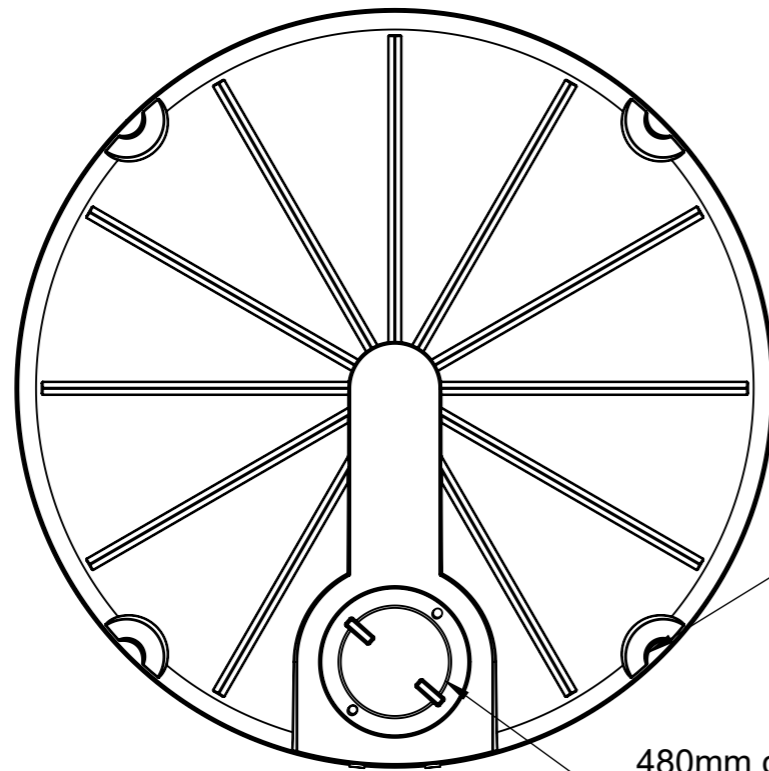

8 7 6 5 4 3 2 1

Tie down grooves

480mm clip on lid for water storage
450mm screw on lid for chemical storage

50/40mm Reducer
Inlet & Overflow

1550

Ø 2489

40mm Water
fitting, Outlet

APPROVED		
DEPARTMENT	SIGNITURE	DATE

NOTES:

- MATERIAL: LLDPE
- AVAILABLE IN MULTIPLE COLOURS.
- CHEMICAL OR WATER STORAGE
- WEIGHTS WILL VARY DEPENDING ON USE OR REQUEST.
- SIZES MAY VARY SLIGHTLY.
- FITTINGS TO CLIENT REQUEST.

DESCRIPTION: 5500L Vertical tank

DRAWING NO.: 5500L Vertical tank

DATE MODIFIED: Tuesday, 10 April 2018 14:30:49

	SIZE: A3	REVISION: 1	ALL DIMENSIONS IN MILLIMETERS
	SCALE: 1:25	SHEET: 1 OF 1	

HERO ROTO

Address: 13 Pillans Street,
Chamdor, Johannesburg,
South Africa