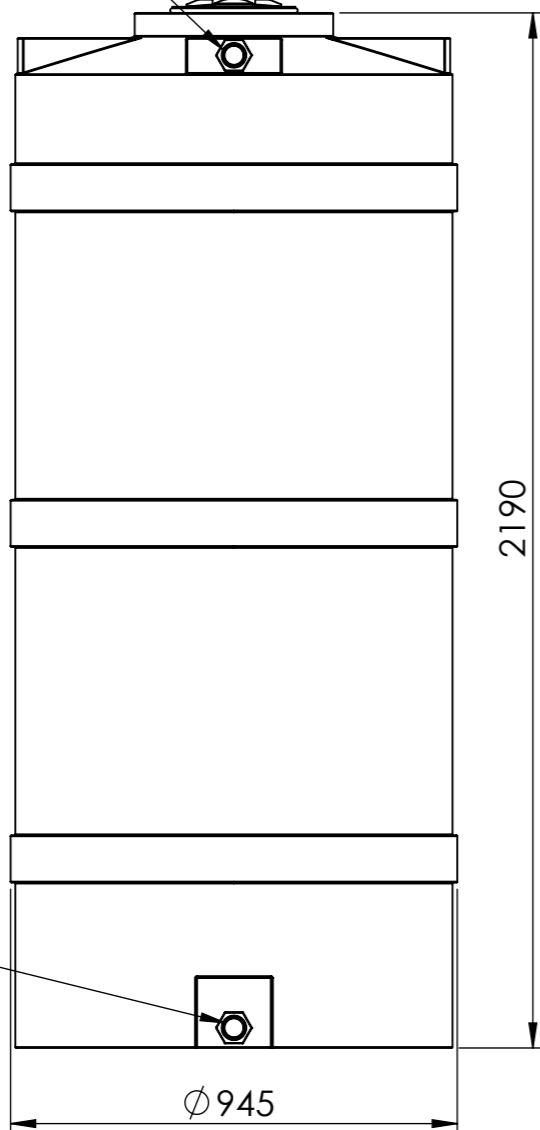

8 7 6 5 4 3 2 1

40mm Inlet/Overflow 250mm clip on lid for water storage

Water fitting, Outlet

Ø945

2190

APPROVED		
DEPARTMENT	SIGNATURE	DATE

**NOTES:**

- MATERIAL: LLDPE
- AVAILABLE IN MULTIPLE COLOURS.
- CHEMICAL OR WATER STORAGE
- WEIGHTS WILL VARY DEPENDING ON USE OR REQUEST.
- SIZES MAY VARY SLIGHTLY.
- FITTINGS TO CLIENT REQUEST.

**DESCRIPTION:** 1500L Vertical tank

**DRAWING NO.:** 1500L Slim Vertical tank

**DATE MODIFIED:** Thursday, 05 October 2023 15:05:20

	<b>SIZE:</b> A3	<b>REVISION:</b> 1	ALL DIMENSIONS IN MILLIMETERS
	<b>SCALE:</b> 1:16	<b>SHEET:</b> 1 OF 1	