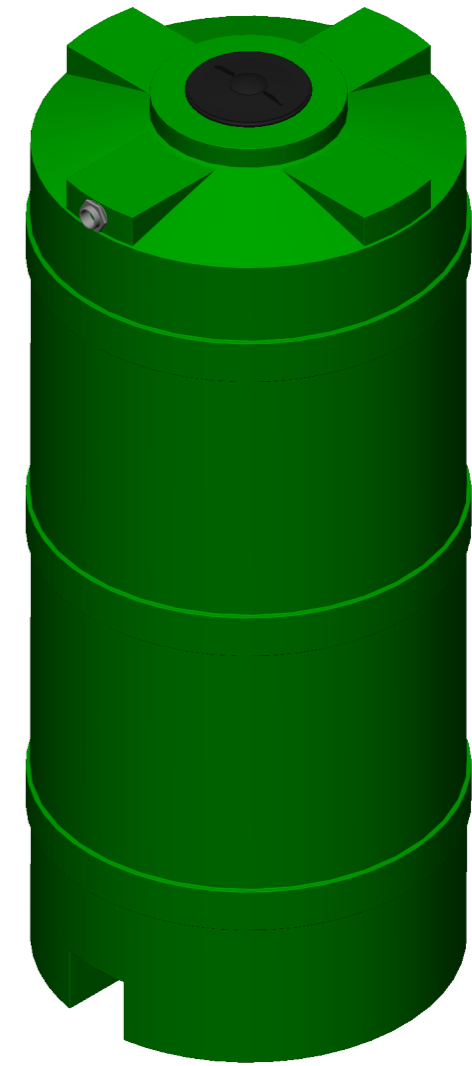

8 7 6 5 4 3 2 1

40mm Inlet/Overflow 250mm clip on lid for water storage

Water fitting, Outlet

Ø945

2190

APPROVED		
DEPARTMENT	SIGNATURE	DATE

**NOTES:**

- MATERIAL: LLDPE
- AVAILABLE IN MULTIPLE COLOURS.
- CHEMICAL OR WATER STORAGE
- WEIGHTS WILL VARY DEPENDING ON USE OR REQUEST.
- SIZES MAY VARY SLIGHTLY.
- FITTINGS TO CLIENT REQUEST.

**DESCRIPTION:** 1500L Vertical tank

**DRAWING NO.:** 1500L Slim Vertical tank

**DATE MODIFIED:** Thursday, 05 October 2023 15:05:20

	<b>SIZE:</b> A3	<b>REVISION:</b> 1	ALL DIMENSIONS IN MILLIMETERS
	<b>SCALE:</b> 1:16	<b>SHEET:</b> 1 OF 1	