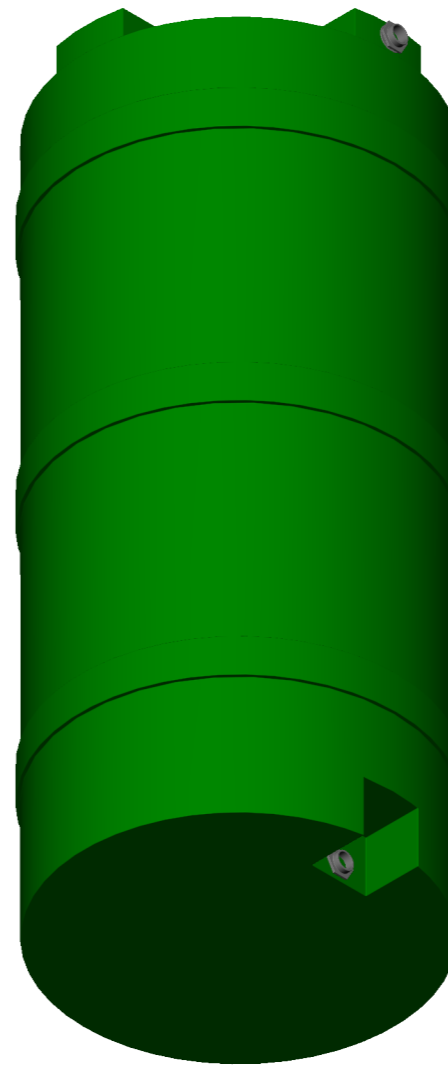

8 7 6 5 4 3 2 1

40mm Inlet/Overflow 250mm clip on lid for water storage

Water fitting, Outlet

Ø945

2190

APPROVED		
DEPARTMENT	SIGNATURE	DATE

**NOTES:**

- MATERIAL: LLDPE
- AVAILABLE IN MULTIPLE COLOURS.
- CHEMICAL OR WATER STORAGE
- WEIGHTS WILL VARY DEPENDING ON USE OR REQUEST.
- SIZES MAY VARY SLIGHTLY.
- FITTINGS TO CLIENT REQUEST.

**DESCRIPTION:** 1500L Vertical tank

**DRAWING NO.:** 1500L Slim Vertical tank

**DATE MODIFIED:** Thursday, 05 October 2023 15:05:20

	<b>SIZE:</b> A3	<b>REVISION:</b> 1	ALL DIMENSIONS IN MILLIMETERS
	<b>SCALE:</b> 1:16	<b>SHEET:</b> 1 OF 1	