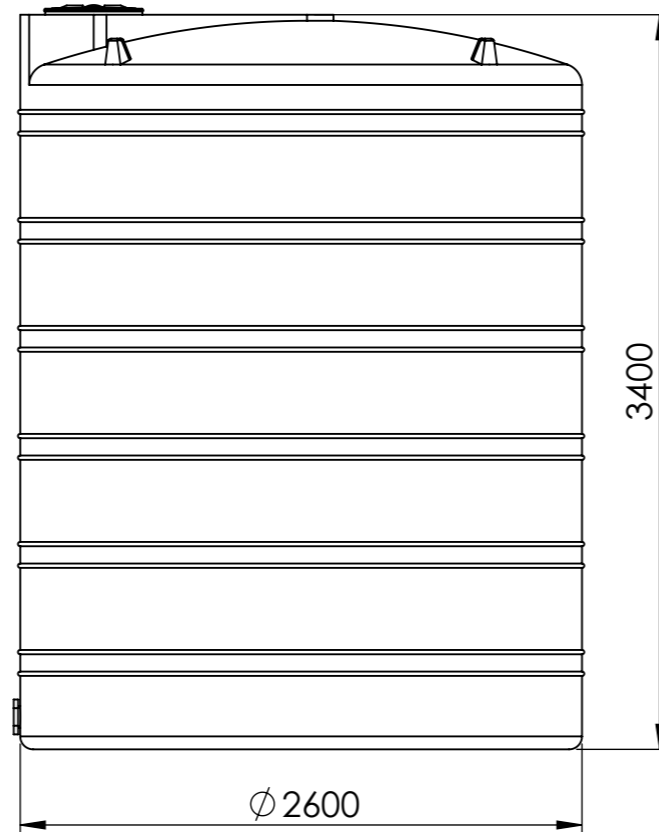

C

C

B

B

APPROVED		
DEPARTMENT	SIGNATURE	DATE

NOTES:

- MATERIAL: LLDPE
- AVAILABLE IN MULTIPLE COLOURS.
- CHEMICAL OR WATER STORAGE
- WEIGHTS WILL VARY DEPENDING ON USE OR REQUEST.
- SIZES MAY VARY SLIGHTLY (2.5%-3%) DUE TO SHRINKAGE.
- FITTINGS TO CLIENT REQUEST.

DESCRIPTION: 15000L Tank			
DRAWING NO.: 019-J039-15000L vert tank			
DATE MODIFIED: Tuesday, 24 March 2026 09:24:13			
	SIZE: A3	REVISION: 1	ALL DIMENSIONS IN MILLIMETERS
	SCALE: 1:35	SHEET: 1 OF 1	

HERO ROTO

Address: 13 Pillans Street, Chamdor, Johannesburg, South Africa

Tel: +27(0) 11 769 2738

Email: grant@heroroto.co.za

Website: www.heroroto.co.za

A

A

8 7 6 5 4 3 2 1