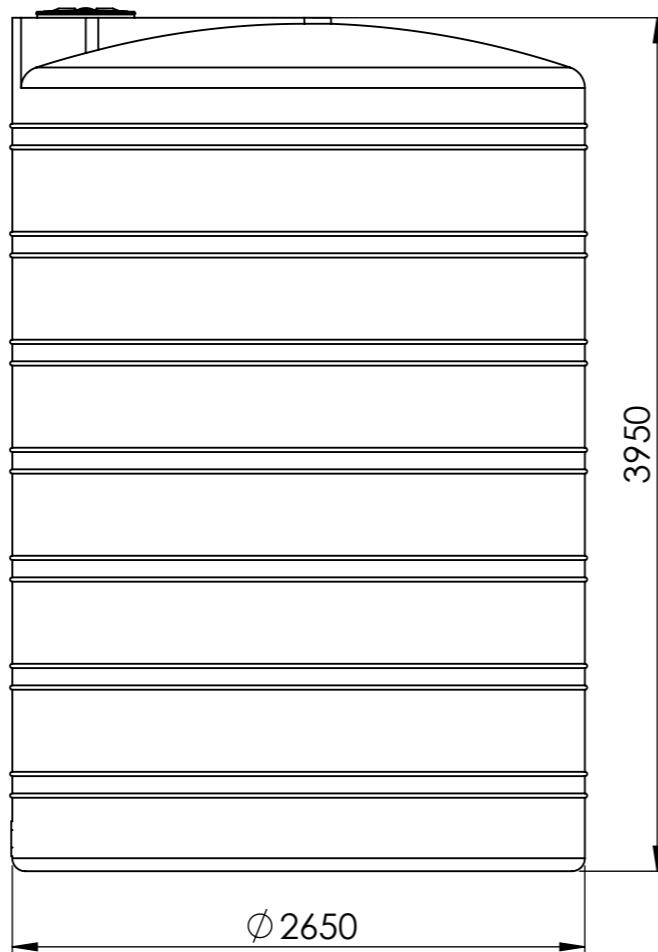

8 7 6 5 4 3 2 1

F

450mm Screw on lid

F

E

E

D

D

Outlet/Drain

C

C

B

B

APPROVED		
DEPARTMENT	SIGNATURE	DATE

**NOTES:**

- MATERIAL: LLDPE
- AVAILABLE IN MULTIPLE COLOURS.
- CHEMICAL OR WATER STORAGE
- WEIGHTS WILL VARY DEPENDING ON USE OR REQUEST.
- SIZES MAY VARY SLIGHTLY(2.5%-3%) DUE TO SHRINKAGE.
- FITTINGS TO CLIENT REQUEST.

**DESCRIPTION:** 20 000L Tank

**DRAWING NO.:** 019-J040-20 000L vert tank

**DATE MODIFIED:** Tuesday, 24 March 2026 09:22:47

	<b>SIZE:</b> A3	<b>REVISION:</b> 1	ALL DIMENSIONS IN MILLIMETERS
	<b>SCALE:</b> 1:35	<b>SHEET:</b> 1 OF 1	